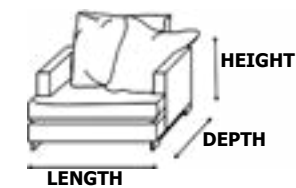

MEASUREMENT GUIDE

راهنمای اندازه گیری