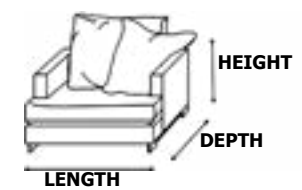

MEASUREMENT GUIDE

راهنمای اندازه گیری