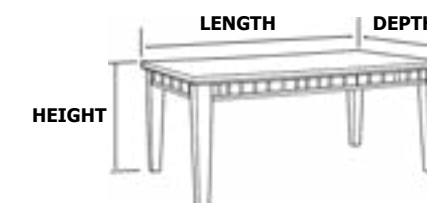

MEASUREMENT GUIDE

راهنمای اندازه گیری