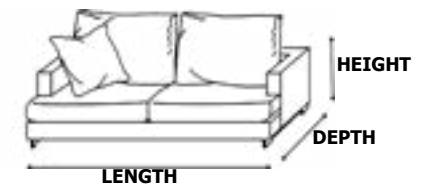

MEASUREMENT GUIDE

راهنمای اندازه گیری