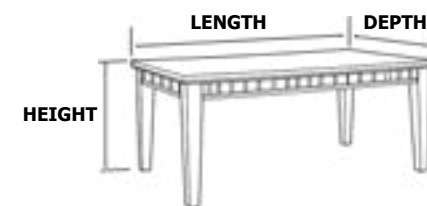

MEASUREMENT GUIDE

راهنمای اندازه گیری