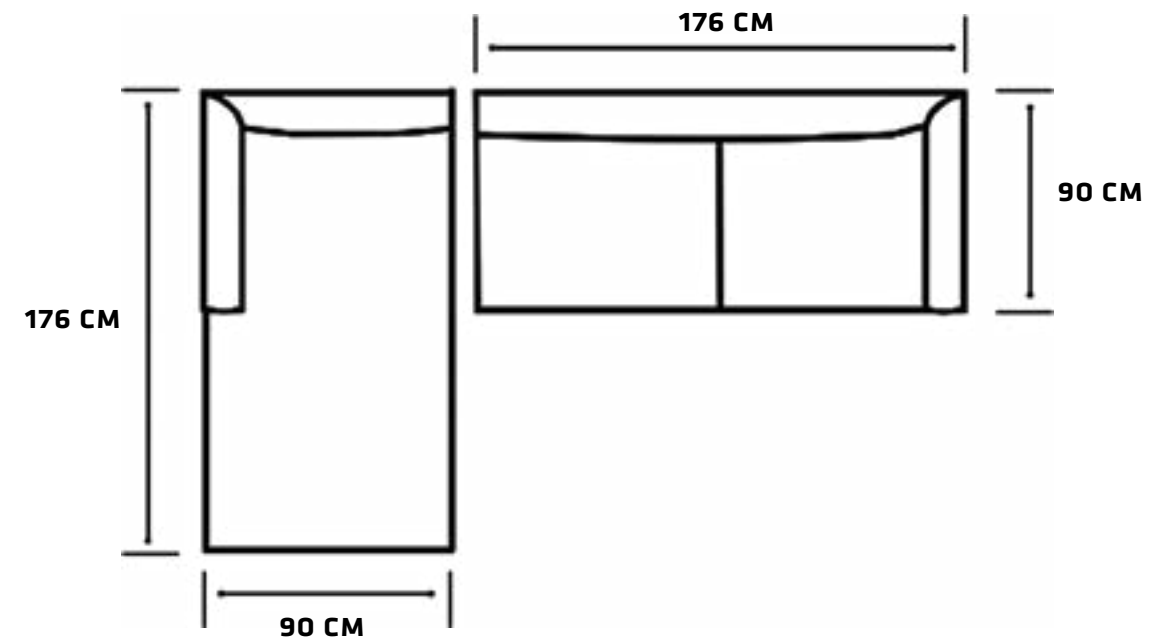

PRODUCT DIMENSIONS

corner sofa Boston