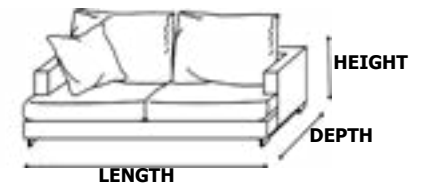

MEASUREMENT GUIDE

راهنمای اندازه گیری