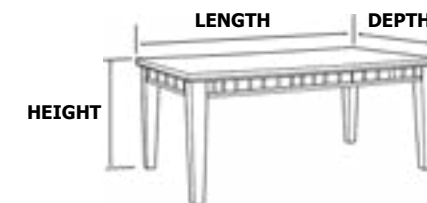

MEASUREMENT GUIDE

راهنمای اندازه گیری