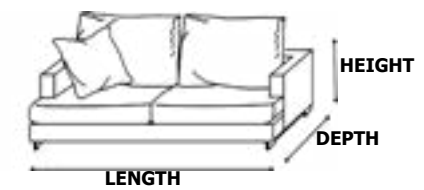

PRODUCT DIMENSIONS

Sarina Collection		LENGTH	DEPTH	HEIGHT
THREE-SEATER SOFA		210 CM	90 CM	85 CM
DOUBLE SOFA		145 CM	90 CM	85 CM
SINGLE SOFA		84 CM	84 CM	102 CM

MEASUREMENT GUIDE

راهنمای اندازه گیری

Medos Model