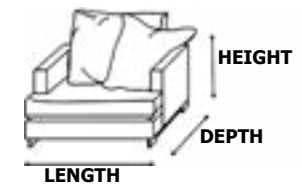

MEASUREMENT GUIDE

راهنمای اندازه گیری