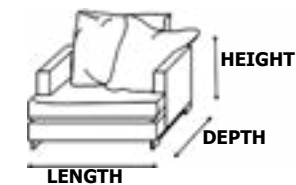

MEASUREMENT GUIDE

راهنمای اندازه گیری