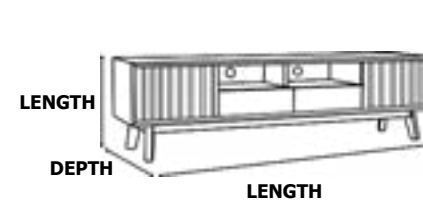

MEASUREMENT GUIDE

راهنمای اندازه گیری