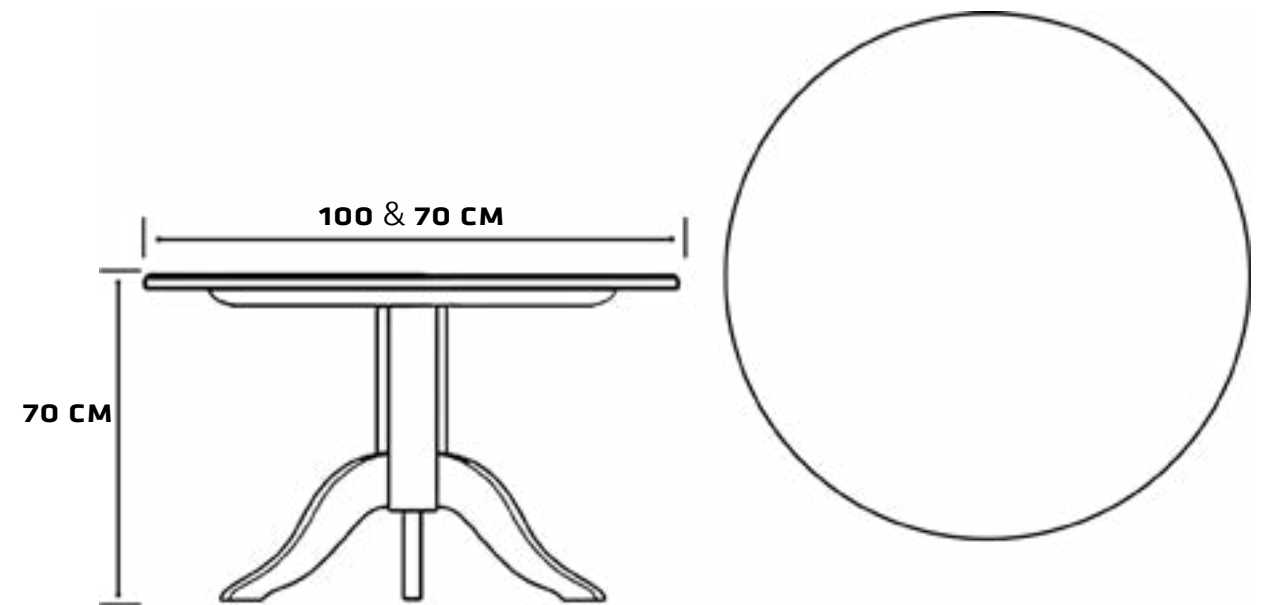

PRODUCT DIMENSIONS

Tandis Collection	LENGTH	DEPTH	HEIGHT
DINING TABLE FOR 2 PEOPLE	70 CM	70 CM	70 CM
DINING TABLE FOR 4 PEOPLE	100 CM	100 CM	70 CM