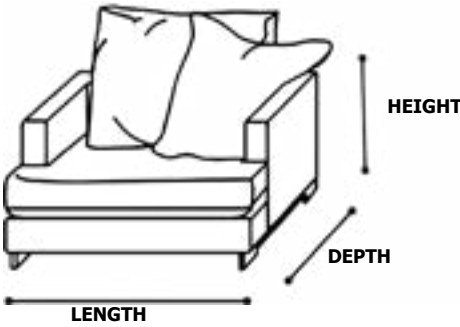

MEASUREMENT GUIDE

راهنمای اندازه گیری