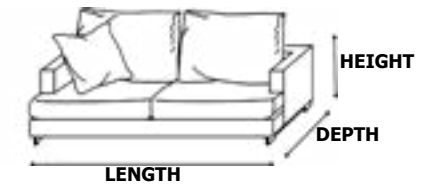

MEASUREMENT GUIDE

راهنمای اندازه گیری