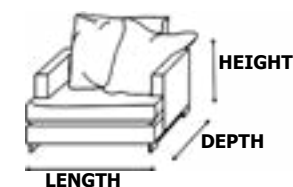

MEASUREMENT GUIDE

راهنمای اندازه گیری