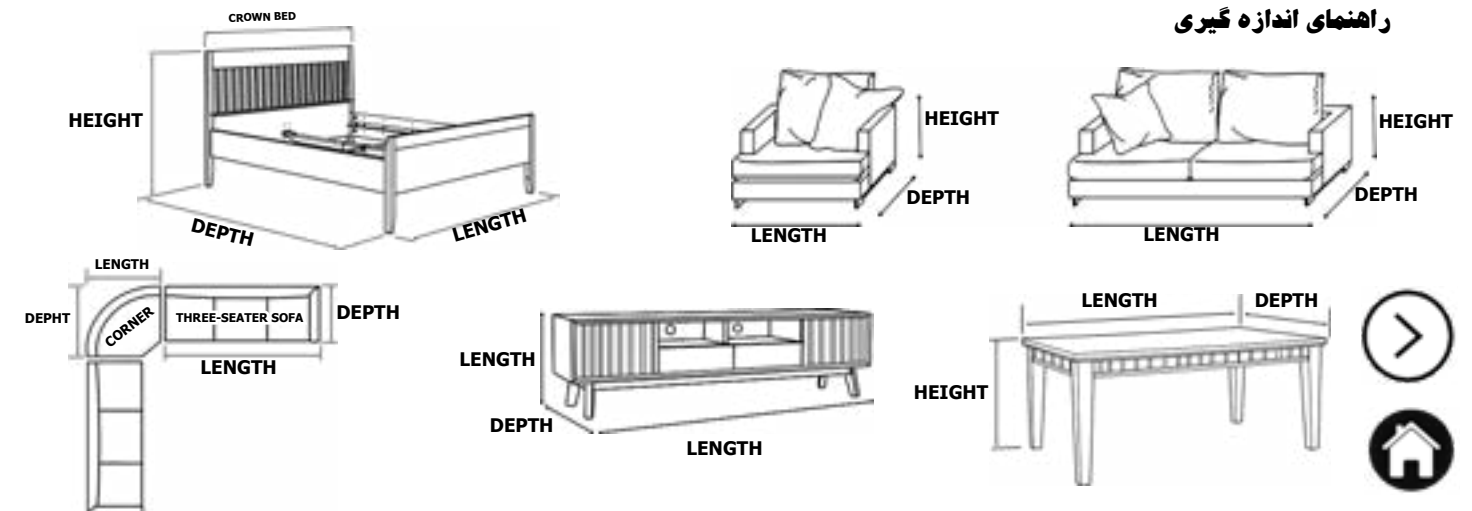

MEASUREMENT GUIDE

راهنمای اندازه گیری