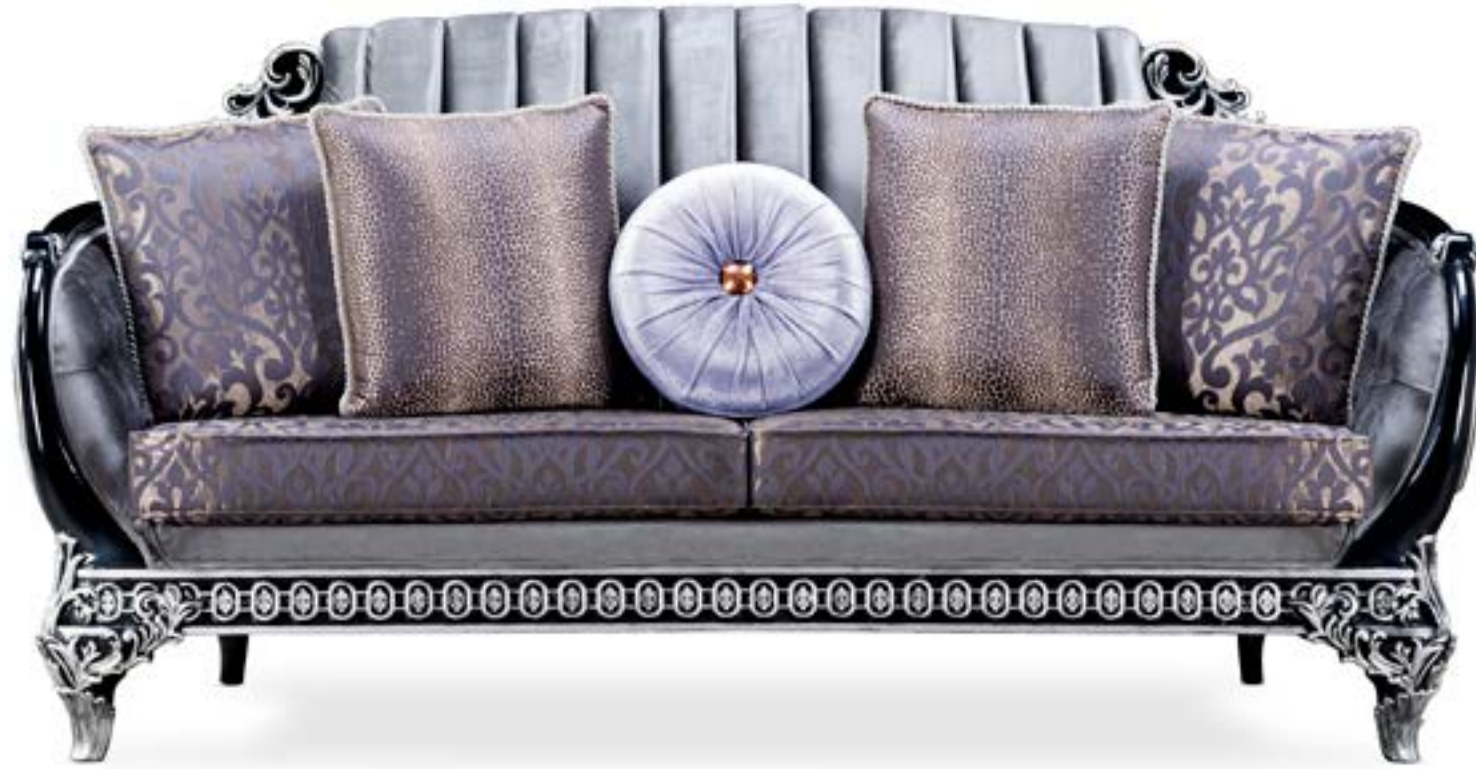

A stunning style

Make the living room look and feel beautiful and stylish with Adonis. Adonis sofa creates a stylish look. The delicate lines and elegance of the set distinguish Adonis sofa.

ظاهر و فضای اتاق نشیمن را با آدونیس زیبا و شیک جلوه دهید، مبل آدونیس ظاهری شیک ایجاد می کند
فقط ظریف و ظرافت ست مبل آدونیس را از دیگر مدلها متمایز می کند.