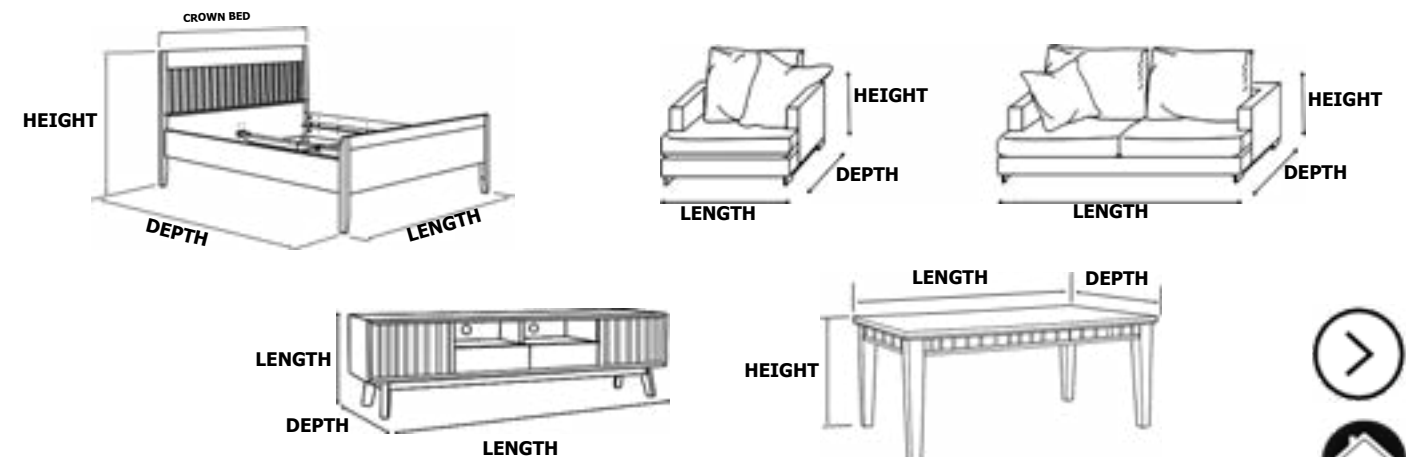

MEASUREMENT GUIDE

راهنمای اندازه گیری