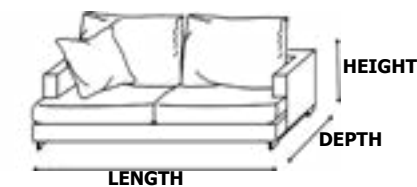

MEASUREMENT GUIDE

راهنمای اندازه گیری